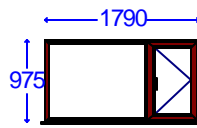

Misfits

MISFITS706 ROSEWOOD

Print Date = 13/11/2009 .

Dessian Products Ltd, 9 Apollo Road, Adelaide Industrial Estate, Belfast, BT12 6HP Tel: 028 9038 1118 Fax: 028 9066 0741

Item 1.00 706 Casement	Item 2.00 706 Casement	Item 3.00 706 Casement
O/A Sizes 1790mm x 1035mm	O/A Sizes 1790mm x 1005mm	O/A Sizes 2900mm x 1750mm
Frame colour: Rosewood	Frame colour: Rosewood	Frame colour: Rosewood
Price £	Price £	Price £