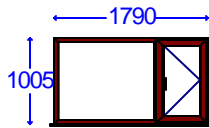

Misfits

MISFITS706 ROSEWOOD

Print Date = 13/11/2009 .

Dessian Products Ltd, 9 Apollo Road, Adelaide Industrial Estate, Belfast, BT12 6HP Tel: 028 9038 1118 Fax: 028 9066 0741

Item 1.00 706 Casement	Item 2.00 706 Casement	Item 3.00 706 Casement
O/A Sizes 1790mm x 1035mm	O/A Sizes 1790mm x 1005mm	O/A Sizes 2900mm x 1750mm
Frame colour: Rosewood	Frame colour: Rosewood	Frame colour: Rosewood
Price £	Price £	Price £