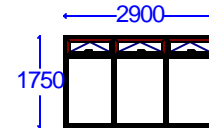

Misfits

MISFITS706 ROSEWOOD

Print Date = 13/11/2009 .

Dessian Products Ltd, 9 Apollo Road, Adelaide Industrial Estate, Belfast, BT12 6HP Tel: 028 9038 1118 Fax: 028 9066 0741

Item 1.00 706 Casement	Item 2.00 706 Casement	Item 3.00 706 Casement
O/A Sizes 1790mm x 1035mm	O/A Sizes 1790mm x 1005mm	O/A Sizes 2900mm x 1750mm
Frame colour: Rosewood	Frame colour: Rosewood	Frame colour: Rosewood
Price £	Price £	Price £